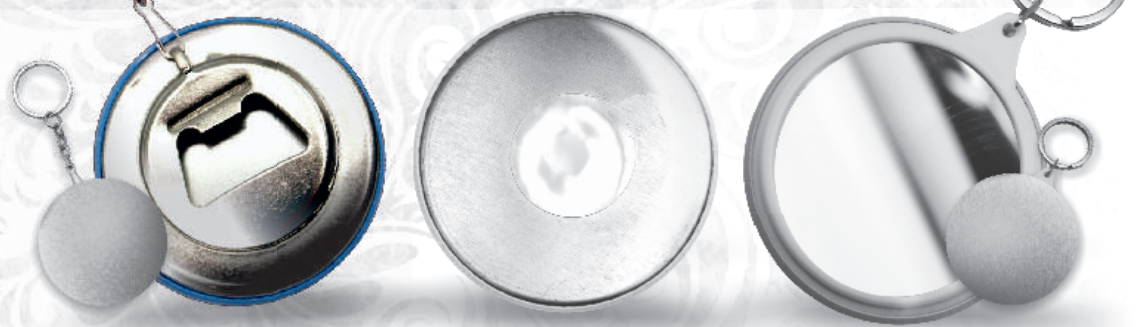

průvšok otvírák / keychain bottle opener
materiál: kov

magnet / magnetic button
materiál: kov - magnet

zrcátka s průvšokem / mirror with keychain
materiál: kov - plast - zrcátka